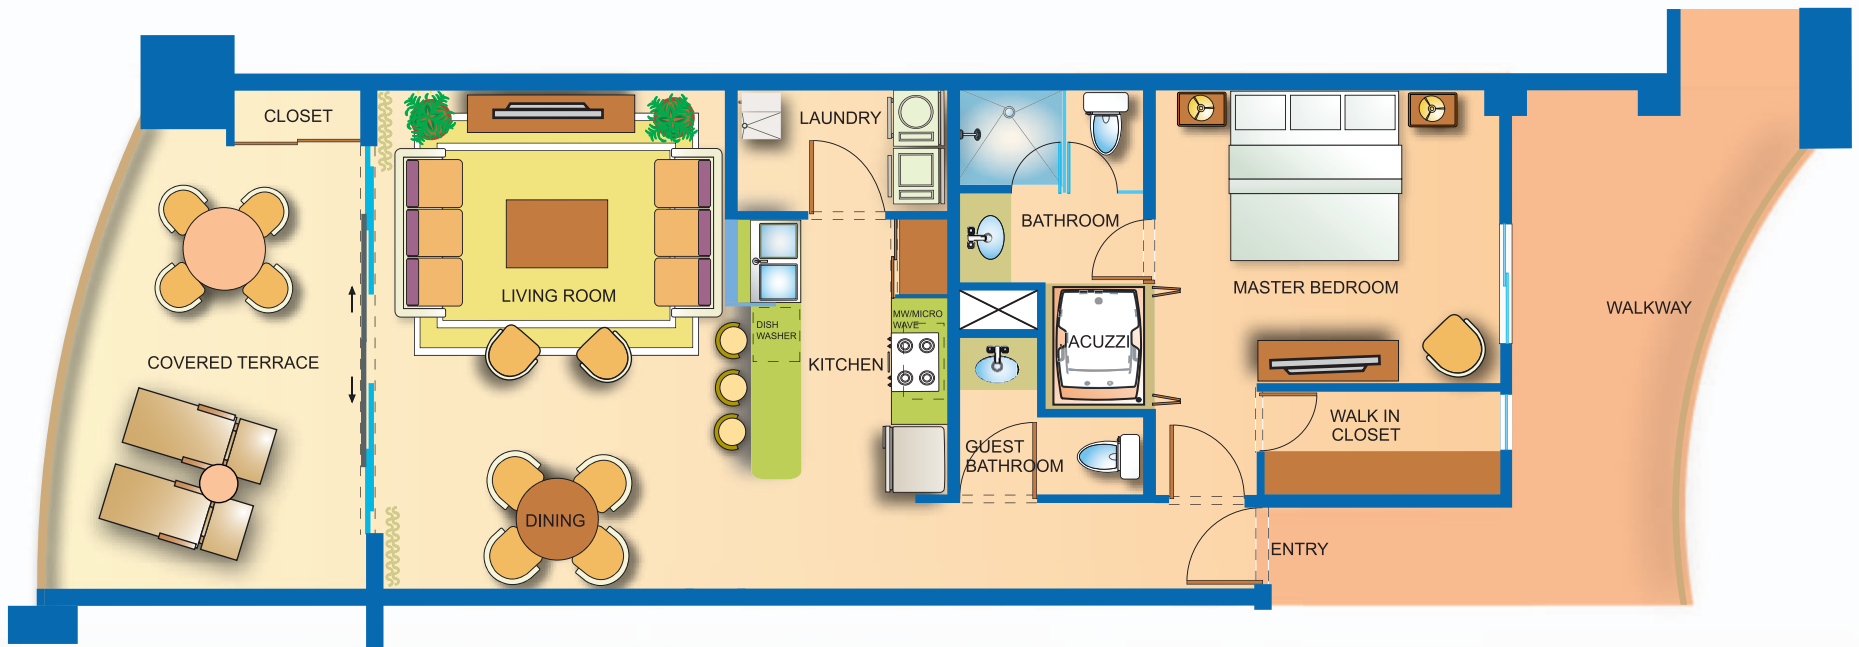

One Bedroom Unit

Living Area 836.05 | Covered Terrace 214.09 | Total sq. ft. 1050.14